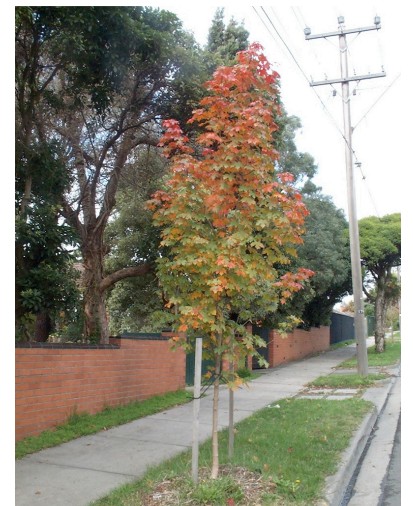

SPECIES DESCRIPTION

Acer truncatum x *Acer platanoides*

'Keithsform' (Shantung Hybrid Maple - Norwegian Sunset)

Above: Maturing trees in a car park during autumn.

Notes

An excellent, medium sized deciduous tree. Very useful urban tree where an adaptable but ornamentally attractive tree is required. Tolerates enclosed, confined root spaces.

Bark is thin and can be easily damaged by mechanical injury.

Transplants easily with moderate to fast growth rate.

Above: Glossy green foliage.

Origin	Cultivar. Dark glossy leaves, drought resistance, orange to red fall colour and a smaller ultimate size are inherited from Shantung Maple (<i>Acer truncatum</i>). The Norway parent (<i>Acer platanoides</i>) contributes faster growth, calliper development at an early age, larger leaves and adaptability to varied growing conditions.
Habit	Medium deciduous tree with a narrow upright form while young developing to a broad domed crown. Its fine textured branch structure evolves to a rounded crown and a mature height of about 10-12m x 7-10m wide.
Description	Leaves palmate, glossy, dark green turning yellow to scarlet in autumn. Thick bark, grey-black, becoming lightly ridged and furrowed with age. Flowers are green, inconspicuous, borne in panicles.
Tolerances	Tolerates a wide range of soil conditions including both slightly alkaline and acid soils. Tolerant of drought and air pollution. Grows well in limited soil space in urban areas. Transplants easily, and is generally free of any serious pests or diseases.
Root space	Based on 75% of mature size tree would require approximately 44m ² area or 26.5m ³ root volume (crown projection method).
Availability	Available from Fleming's Nurseries.
Uses & management	Can develop multiple trunks, prune to central trunk otherwise little pruning is required. Resistant to major pests. Good street tree, car parks, pavement cut outs.